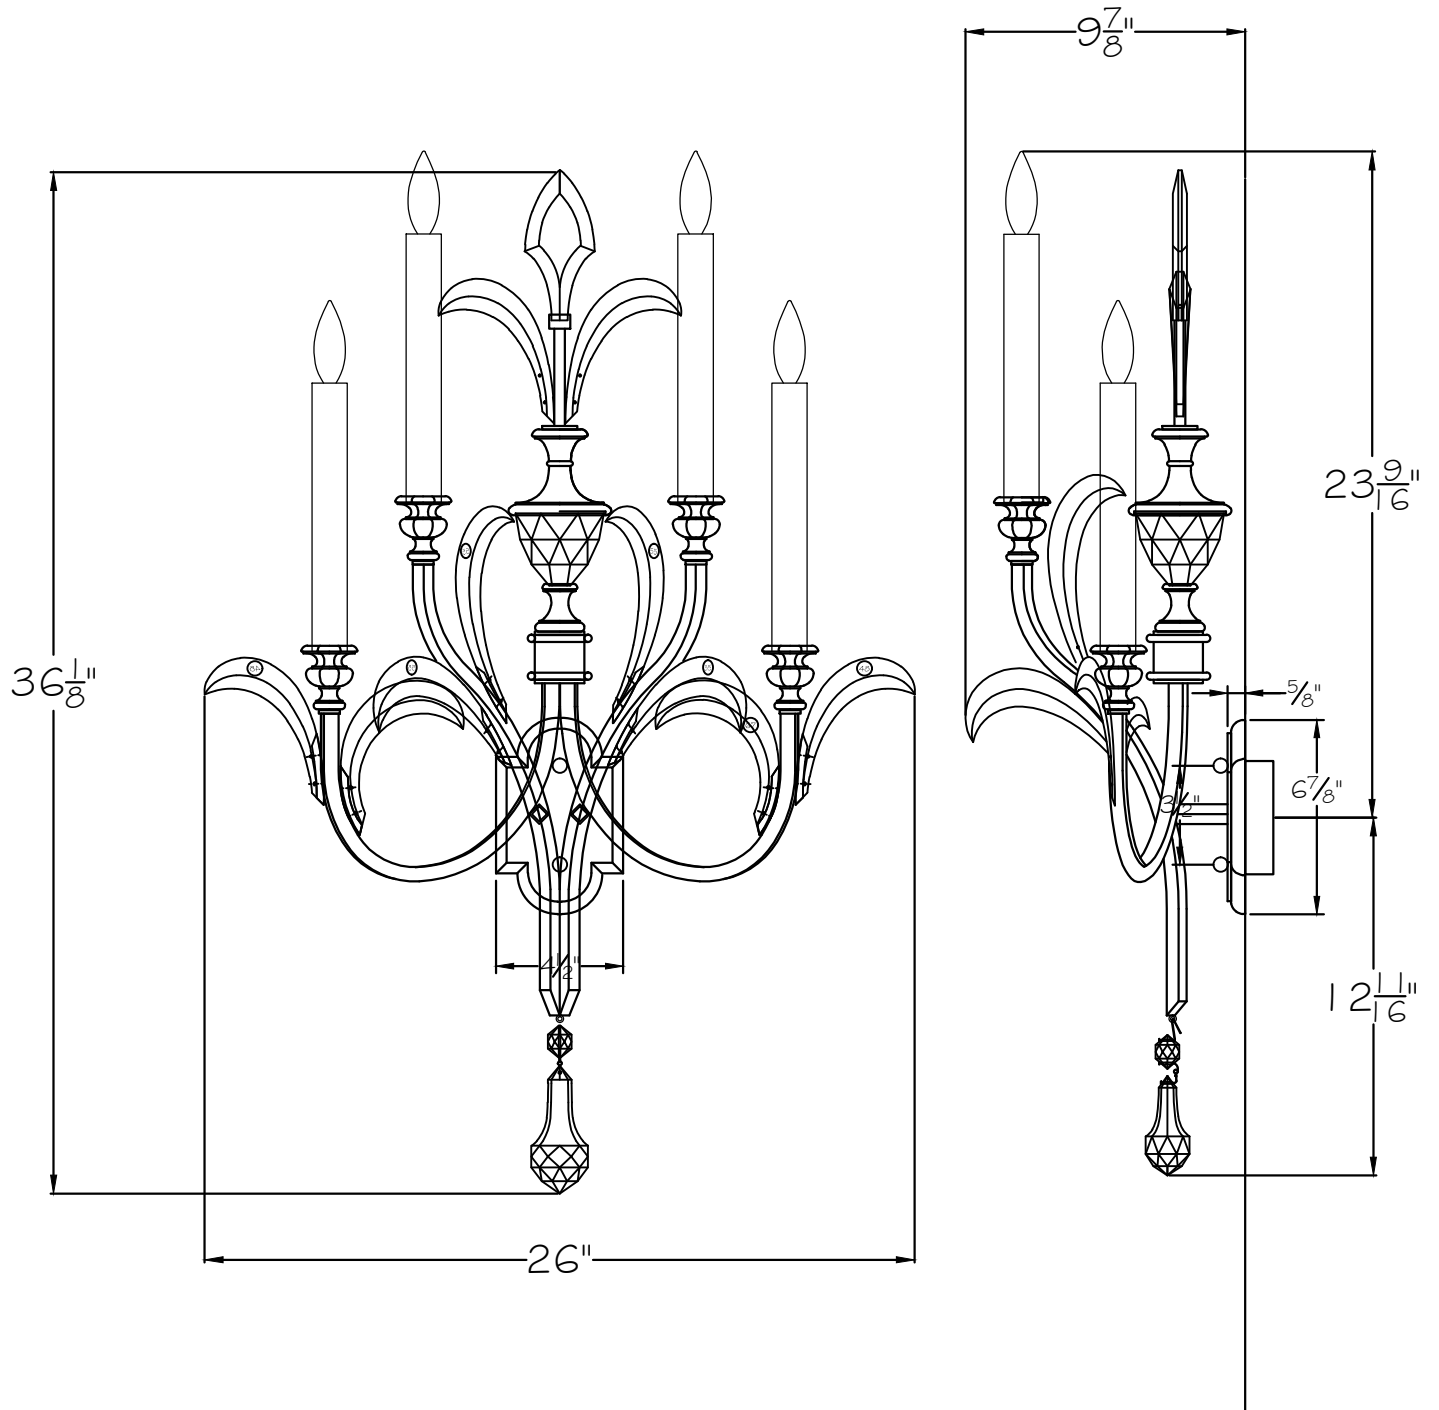

CUSTOMER REFERENCE DRAWING

STYLE CONFIGURATIONS:

-ST SILVER

762550 GOLD

-SF4 SILVER

-SF3 GOLD

This drawing, specifications and the product depicted are the exclusive property of Fine Art Handcrafted Lighting®. In compliance with US copyright and patent requirements, notice is hereby given that this document and the product depicted shall not be copied, altered or used in any manner without the expressed written consent of Fine Art Handcrafted Lighting®.