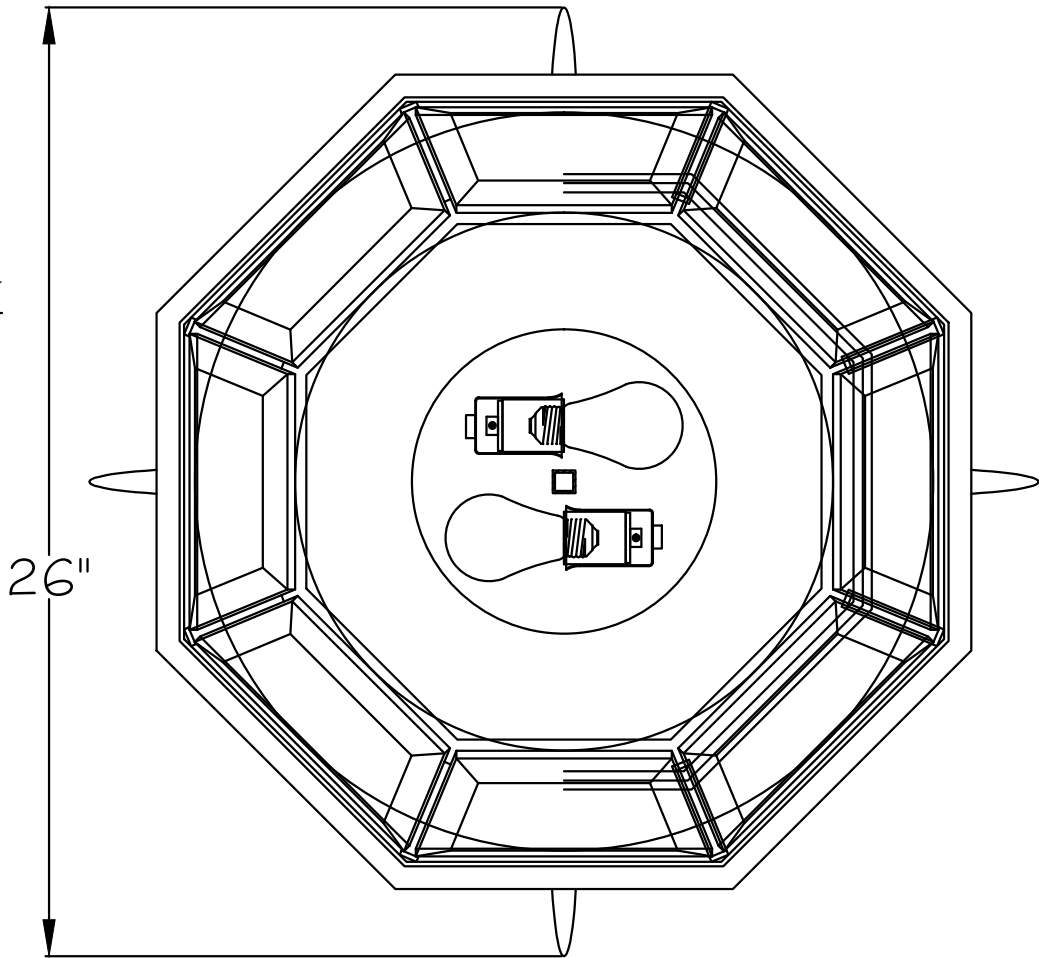

CUSTOMER REFERENCE DRAWING

TOP VIEW

FRONT VIEW

STYLE CONFIGURATIONS:

-ST SILVER

767640 - GOLD

-SF4 SILVER

-SF3 GOLD