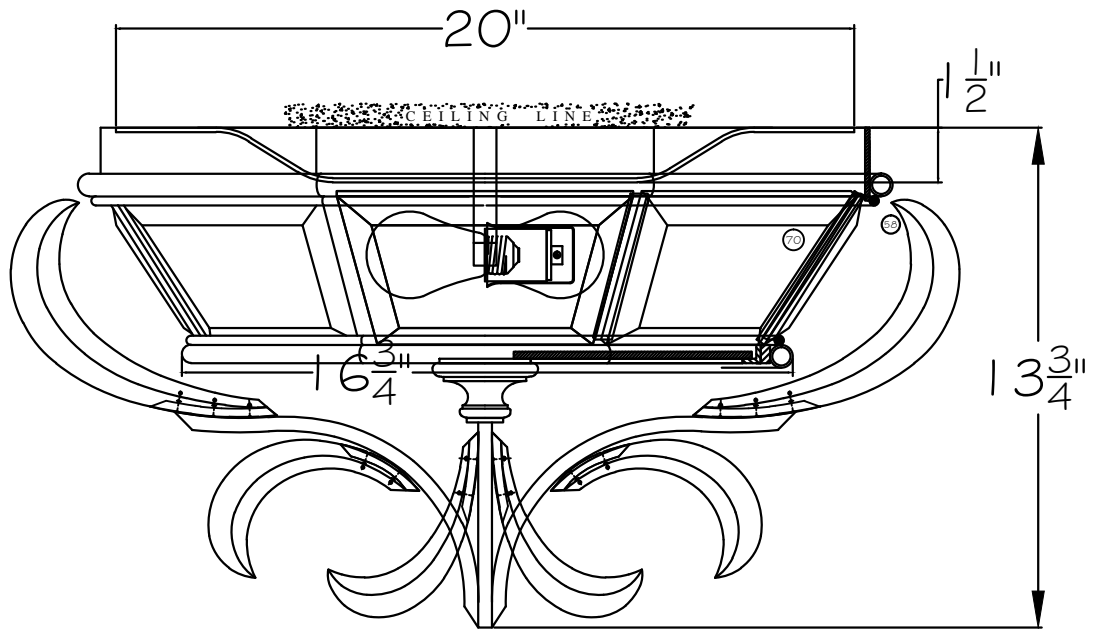

CUSTOMER REFERENCE DRAWING

TOP VIEW

FRONT VIEW

STYLE CONFIGURATIONS:

-ST SILVER

767640 - GOLD

-SF4 SILVER

-SF3 GOLD