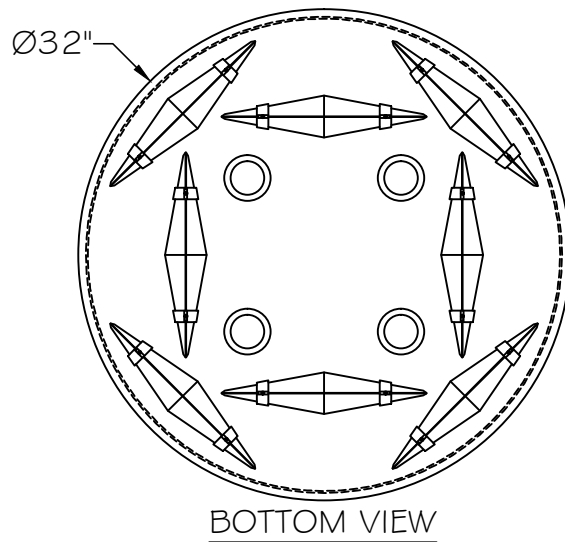

CUSTOMER REFERENCE DRAWING

STYLE CONFIGURATIONS:

-1ST (STANDARD BLACK 1018)

-6ST (CHAMPAGNE 1088)

This drawing, specifications and the product depicted are the exclusive property of Fine Art Handcrafted Lighting®. In compliance with US copyright and patent requirements, notice is hereby given that this document and the product depicted shall not be copied, altered or used in any manner without the expressed written consent of Fine Art Handcrafted Lighting®.

www.finearthl.com Tel:(305) 821-3850
FINE ART LAMPS®

STYLE NUMBER:

100052

DATE:

9/18/2024