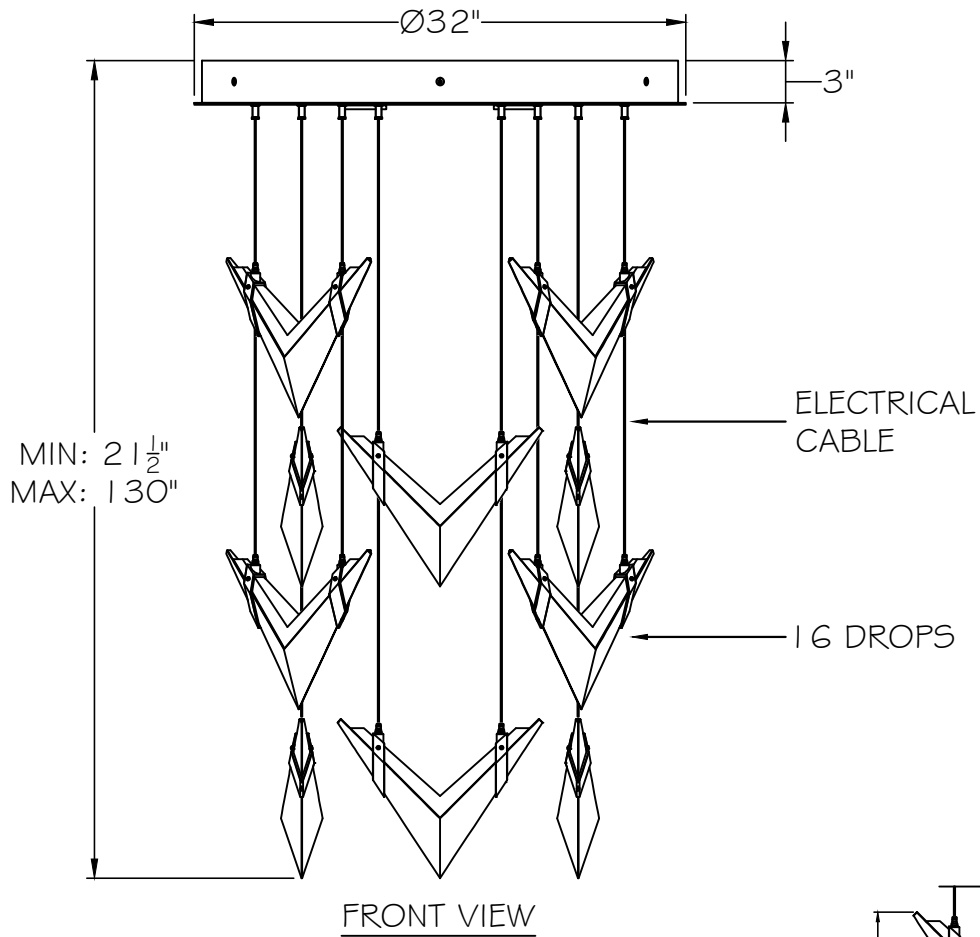

CUSTOMER REFERENCE DRAWING

STYLE CONFIGURATIONS:

-1ST (STANDARD BLACK 1018)

-6ST (CHAMPAGNE 1088)

This drawing, specifications and the product depicted are the exclusive property of Fine Art Handcrafted Lighting®. In compliance with US copyright and patent requirements, notice is hereby given that this document and the product depicted shall not be copied, altered or used in any manner without the expressed written consent of Fine Art Handcrafted Lighting®.