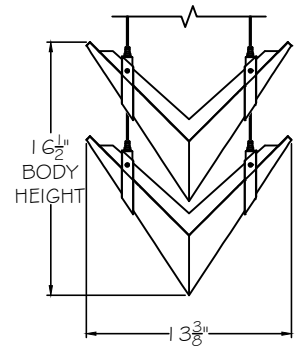

CUSTOMER REFERENCE DRAWING

STYLE CONFIGURATIONS:

-1ST (STANDARD BLACK 1018)

-6ST (CHAMPAGNE 1088)

This drawing, specifications and the product depicted are the exclusive property of Fine Art Handcrafted Lighting®. In compliance with US copyright and patent requirements, notice is hereby given that this document and the product depicted shall not be copied, altered or used in any manner without the expressed written consent of Fine Art Handcrafted Lighting®.