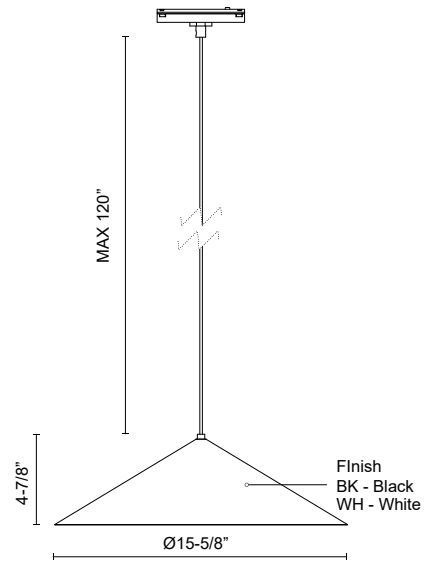

LUIZ
TRP73915
 PENDANT

PROJECT

TRP73915-BK-4K
Black/White

TRP73915-BK
Black/White

TRP73915-WH-4K
White

TRP73915-WH
White

SPECIFICATION DETAILS

Fixture Dimensions	D15-5/8" x H4-7/8"
Light Source	Low Voltage LED
Wattage	12W
Total Lumens	1020lm
Delivered Lumens	BK-916lm (@3000K); BK-970lm* (@4000K); WH-930lm* (@3000K); WH-990lm* (@4000K)
Voltage	48V, with DC Class 2 LED driver (see available canopy/driver options)
Color Temperature	3000K; 4000K;
CRI (Ra)	90CRI
LED Rated Life	50,000 hours
Adjustable	Yes
Wire Length	120" Max
Wire Type	BK-Black Wire; WH-White Wire
Sloped Ceiling Adaptable	Yes
Location	Dry
CEC Title 24 JA8	Yes, JA8-2022
Illumination Direction	Downlight
Material	Steel + Acrylic
Paint Finish	BK02; WH02
Minimum Hang Height	8"
Shade Details	Steel Shade
Diffuser Details	Frosted Acrylic

* For custom options, consult factory for details.

* For warranty information, please visit www.kuzcolighting.com/warranty

DESCRIPTION

Introducing the Luiz track head for the Kuzco Trilo track system. Form meet function in this modern, triangular shade statement pendant. Connect Luiz anywhere along the Trilo track system to use. Each pendant comes with 120" of wire to adjust to the needs of your space.