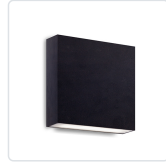

MICA AT67006-UNV

WALL

PROJECT

AT67006-BN-UNV
Brushed Nickel

AT67006-WH-UNV
White

AT67006-BK-UNV
Black

SPECIFICATION DETAILS

Fixture Dimensions	W6-1/8" x H5-1/2" x E1-5/8"
Light Source	LED with DC Driver
Wattage	8W
Total Lumens	595lm
Delivered Lumens	BK- 568lm; BN- 551lm; WH- 558lm
Voltage	120-277V
Color Temperature	3000K
CRI (Ra)	90CRI
Optional Color Temps	2700K - 5000K Available, Minimum Order Quantities Apply
LED Rated Life	50,000 hours
Dimming	100% - 10%, TRIAC or ELV Dimmer (Not Included)
Glass Details	Frosted Glass
ADA Compliant	Yes
Location	Wet
Illumination Direction	Downlight
Mounting Style	All Orientation; Wall;
CEC Title 24 JA8	Yes, JA8-2022
Paint Finish	BN02; WH02; BK02
Height to Center	2-3/4"
Material	Aluminum + Glass
Canopy Dimensions	W5" x H5-3/8" x E1/2"
Dark Sky	Yes for 3000K only, Mounting in Down Direction

* For custom options, consult factory for details.

* For warranty information, please visit www.kuzcolighting.com/warranty

DESCRIPTION

This all-terior minimalist sleek cast-aluminum wall sconce is a beautiful addition to any indoor or outdoor application. Finished with a high-end brushed nickel or powder-coated white. Premium frosted optical lenses which emits the light from the fixture evenly against the wall.