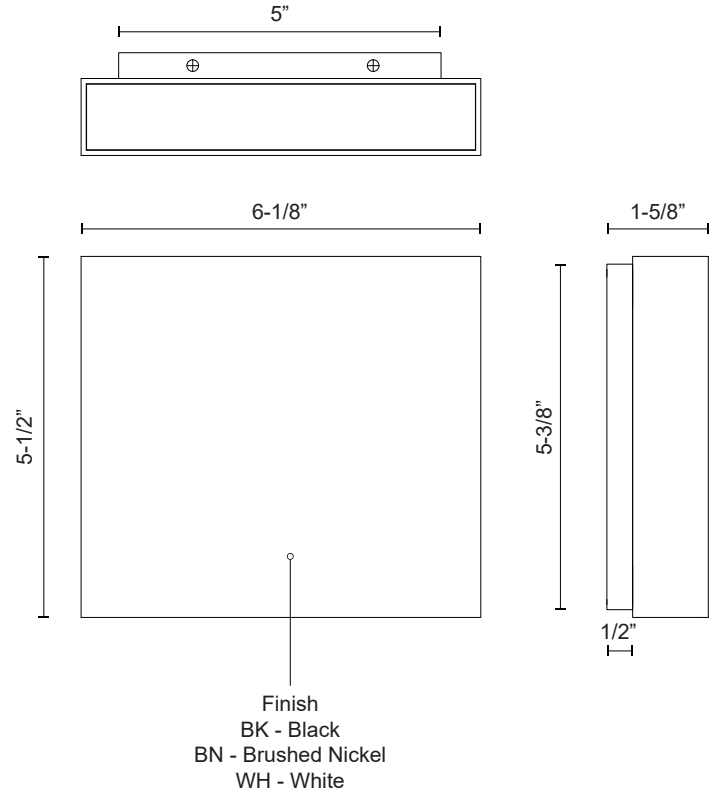

MICA AT67006-UNV

WALL

PROJECT

AT67006-BN-UNV
Brushed Nickel

AT67006-WH-UNV
White

AT67006-BK-UNV
Black

SPECIFICATION DETAILS

Fixture Dimensions	W6-1/8" x H5-1/2" x E1-5/8"
Light Source	LED with DC Driver
Wattage	8W
Total Lumens	595lm
Delivered Lumens	BK- 568lm; BN- 551lm; WH- 558lm
Voltage	120-277V
Color Temperature	3000K
CRI (Ra)	90CRI
Optional Color Temps	2700K - 5000K Available, Minimum Order Quantities Apply
LED Rated Life	50,000 hours
Dimming	100% - 10%, TRIAC or ELV Dimmer (Not Included)
Glass Details	Frosted Glass
ADA Compliant	Yes
Location	Wet
Illumination Direction	Downlight
Mounting Style	All Orientation; Wall;
CEC Title 24 JA8	Yes, JA8-2022
Paint Finish	BN02; WH02; BK02
Height to Center	2-3/4"
Material	Aluminum + Glass
Canopy Dimensions	W5" x H5-3/8" x E1/2"
Dark Sky	Yes for 3000K only, Mounting in Down Direction

* For custom options, consult factory for details.

* For warranty information, please visit www.kuzcolighting.com/warranty

DESCRIPTION

This all-terior minimalist sleek cast-aluminum wall sconce is a beautiful addition to any indoor or outdoor application. Finished with a high-end brushed nickel or powder-coated white. Premium frosted optical lenses which emits the light from the fixture evenly against the wall.