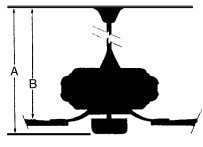

Image File Name: F683L-HBZ.jpg

MEASUREMENTS

Blade Finish:					Reversible Blades:	No
Blade Material:					Slope:	Yes
ABS					Hanging Weight:	17.68
Blade Sweep:	No. of Blades:	Blade Pitch:			Downrod 2 Outside Dia:	
56"	4	14 degrees				
Downrod 1:	Downrod 1 Outside Dia:	Downrod 2:			Motor Size:	
6	0.75				DC 120X15MM	
Ceiling to Lowest Point: (Dim A)	Ceiling to Blade (Dim B)	Lead Wire:				
17.5	9.5	80"				

GLASS

Description:	Material:
Clear Halophane	GLASS
Part No.:	Quantity:
	1
Width:	Height:
8.13	5.63
	Length:
	8.13

FAN CONTROLS

Pull Chain Control:	Works with Remote Control:	Works with Wall Control:
No	Yes	Yes
Reversible:	Included Remote Control:	Included Wall Control:
Yes	RC400	
	Compatible Remote Control(s):	Compatible Wall Control(s):
		WC400