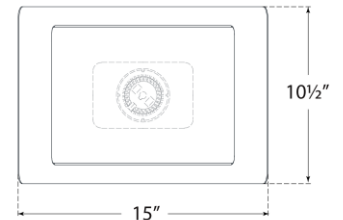

TEAR SHEET

Penumbra 10" Wide Sconce

Item # WS 2071PN/L

Designer: Windsor Smith

Height: 10.5"

Width: 15"

Extension: 6.75"

Backplate: 7.5" x 8.25" Rectangle

Finishes: BZ/L, BZ/WHT, HAB/L, HAB/WHT, PN/L, PN/WHT

Lightsource: Dedicated LED

Wattage: 15w (1800lm)

Weight: 7 Pounds

Note: UL Only

Top View

Side View

Front View