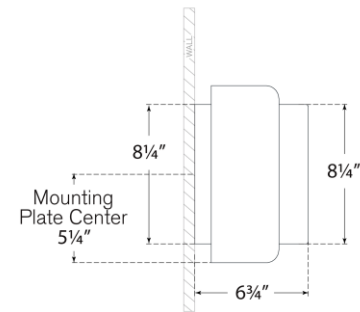

TEAR SHEET

Penumbra 10" Wide Sconce

Item # WS 2071PN/L

Designer: Windsor Smith

Height: 10.5"

Width: 15"

Extension: 6.75"

Backplate: 7.5" x 8.25" Rectangle

Finishes: BZ/L, BZ/WHT, HAB/L, HAB/WHT, PN/L, PN/WHT

Lightsource: Dedicated LED

Wattage: 15w (1800lm)

Weight: 7 Pounds

Note: UL Only

Top View

Side View

Front View