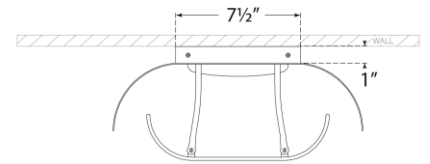

TEAR SHEET

Penumbra 10" Wide Sconce

Item # WS 2071PN/L

Designer: Windsor Smith

Height: 10.5"

Width: 15"

Extension: 6.75"

Backplate: 7.5" x 8.25" Rectangle

Finishes: BZ/L, BZ/WHT, HAB/L, HAB/WHT, PN/L, PN/WHT

Lightsource: Dedicated LED

Wattage: 15w (1800lm)

Weight: 7 Pounds

Note: UL Only

Top View

Side View

Front View