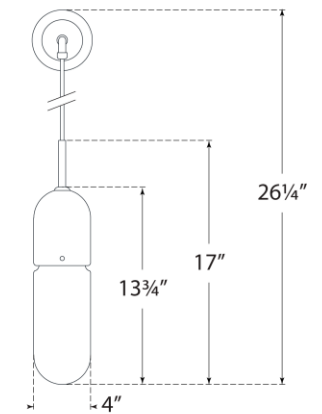

## Junio Wall Light

Item # TOB 2645HAB-CG

Designer: Thomas O'Brien

Height: 26"

Width: 4.25"

Extension: 6.75"

Backplate: 4.25" Round

Finishes: BZ/HAB, HAB, PN

Glass Options: CG, FG

Socket: E26 Keyless

Wattage: 8 LED T10

Weight: 5 Pounds

Top View

Side View

Front View