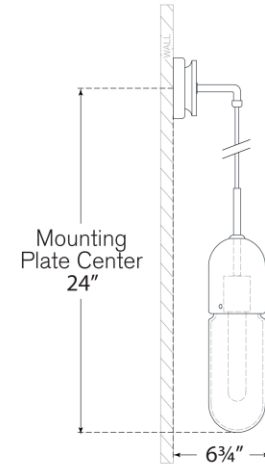

## Junio Wall Light

Item # TOB 2645HAB-CG

Designer: Thomas O'Brien

Height: 26"

Width: 4.25"

Extension: 6.75"

Backplate: 4.25" Round

Finishes: BZ/HAB, HAB, PN

Glass Options: CG, FG

Socket: E26 Keyless

Wattage: 8 LED T10

Weight: 5 Pounds

Top View

Side View

Front View