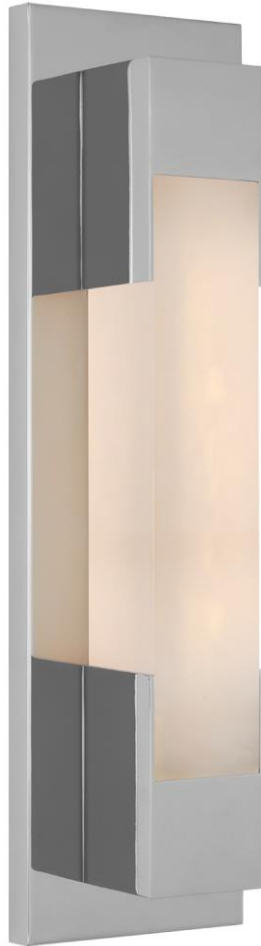

TEAR SHEET

Covet 16" Bracketed Bath Light

Item # KW 2120PN-ALB

Designer: Kelly Wearstler

Height: 16.25"

Width: 4.5"

Extension: 2.75"

Backplate: 4.5" x 16.25" Rectangle

Finishes: AB, BZ, PN

Shade Treatments: ALB

Lightsource: Dedicated LED

Wattage: 12w (1400lm)

Weight: 7 Pounds

Note: UL Only | Alabaster is a Natural Stone | Variations in Color and Texture are Expected