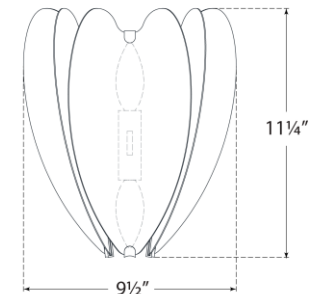

## Danes Small Sconce

Item # KS 2130G

Designer: kate spade new york

Height: 11.25"

Width: 9.5"

Extension: 6"

Backplate: 4.25" x 5" Rectangle

Finishes: BLK/G, G, PN, WHT/G

Socket: 2 - E12 Candelabra

Wattage: 2 - 6.5 LED B11

Weight: 4 Pounds

Top View

Side View

Front View