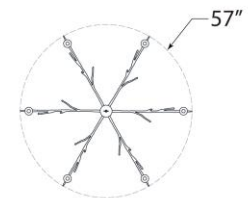

TEAR SHEET

Iberia Large Chandelier

Item # JN 5076BSL

Designer: Julie Neill

Height: 30"

Width: 57"

Canopy: 5.5" Round

Finishes: ABL, AGL, BSL, PW

Socket: 6 - E12 Candelabra

Wattage: 6 - 40 C11

Weight: 16 Pounds

Side View

Top View(1:3)