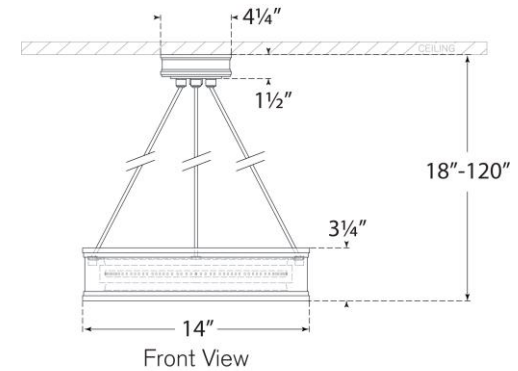

## Connery 14" Ring Pendant

Item # CHC 1611PN

Designer: Chapman & Myers

O/A Height: 15" - 120"

Fixture Height: 3.25"

Width: 14"

Canopy: 4.25" Round

Finishes: AB, BZ, PN, WHT

Lightsource: Dedicated LED

Wattage: 23w (1750lm)

Weight: 10 Pounds

Note: Height Not Adjustable After Installation

Bottom View