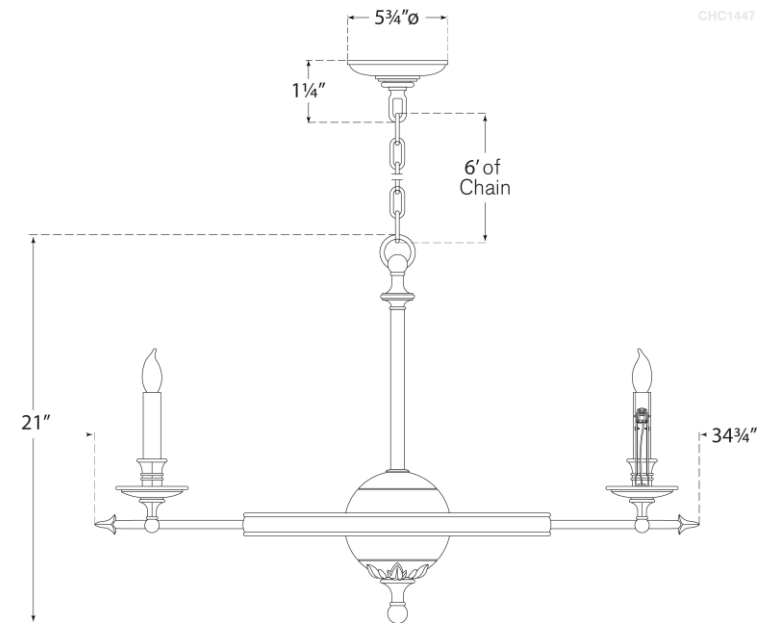

TEAR SHEET

Leaf and Arrow Large Chandelier

Item # CHC 1447BZ

Designer: Chapman & Myers

Height: 21"

Width: 34.75"

Canopy: 5.75" Round

Finishes: AB, BZ, BZ/AB

Socket: 8 - E12 Candelabra

Wattage: 8 - 60 C11

Weight: 27 Pounds

Note: CHS104NP Shade Sold Separately | Use 40 Watt Frosted Type "B" with Clip On Shade

©EFC DESIGNS

CHC1447