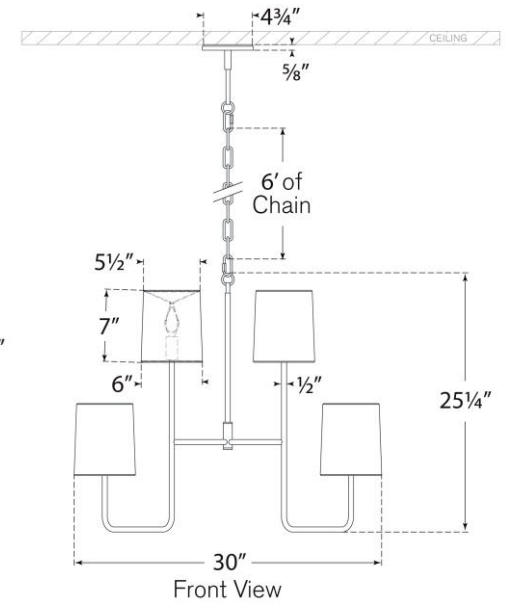

TEAR SHEET

Go Lightly Extra Large Two Tier Chandelier

Item # BBL 5083BZ-CW

Designer: Barbara Barry

Height: 25.25"

Width: 30"

Canopy: 4.75" Round

Finishes: BZ, CW, G, PN, SB

Shade Treatments: BZ, CW, G, L, PN, SB

Shade Details: 5.5" x 6" x 7"

Socket: 8 - E12 Candelabra

Wattage: 8 - 6.5 LED B11

Weight: 11 Pounds

Note: UL Only

Top View

Front View