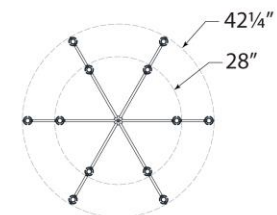

TEAR SHEET

Casoria Large Two-Tier Chandelier

Item # ARN 5484BZ-CG

Designer: AERIN

Height: 23.75"

Width: 42.25"

Canopy: 5" Round

Finishes: BZ, HAB, PN

Glass Options: CG

Socket: 12 - E12 Candelabra

Wattage: 12 - 6.5 LED B11

Weight: 26 Pounds

Side View

Top View(1:2)