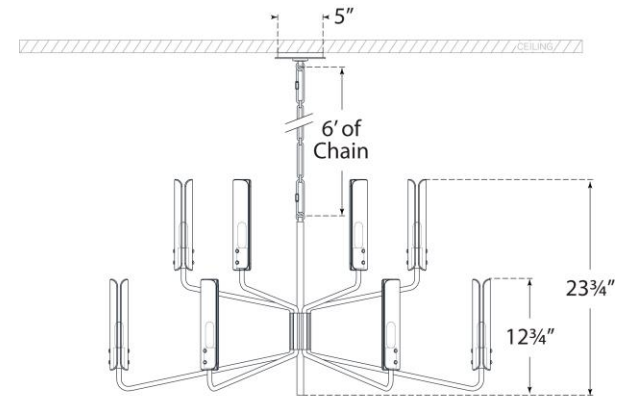

TEAR SHEET

Casoria Large Two-Tier Chandelier

Item # ARN 5484BZ-CG

Designer: AERIN

Height: 23.75"

Width: 42.25"

Canopy: 5" Round

Finishes: BZ, HAB, PN

Glass Options: CG

Socket: 12 - E12 Candelabra

Wattage: 12 - 6.5 LED B11

Weight: 26 Pounds

Side View

Top View(1:2)