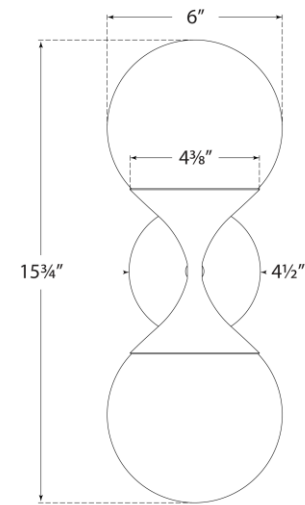

## Cristol Small Double Sconce

Item # ARN 2405PN-WG

Designer: AERIN

Height: 15.75"

Width: 6"

Extension: 6.25"

Backplate: 4.5" Round

Finishes: HAB, PN

Glass Options: WG

Socket: 2 - E12 Candelabra

Wattage: 2 - 40 B11

Weight: 4 Pounds

Front View

Side View