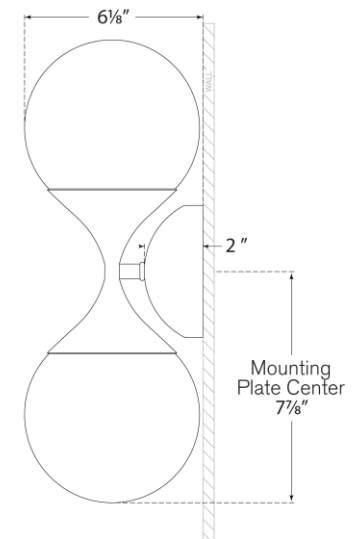

## Cristol Small Double Sconce

Item # ARN 2405PN-WG

Designer: AERIN

Height: 15.75"

Width: 6"

Extension: 6.25"

Backplate: 4.5" Round

Finishes: HAB, PN

Glass Options: WG

Socket: 2 - E12 Candelabra

Wattage: 2 - 40 B11

Weight: 4 Pounds

Front View

Side View